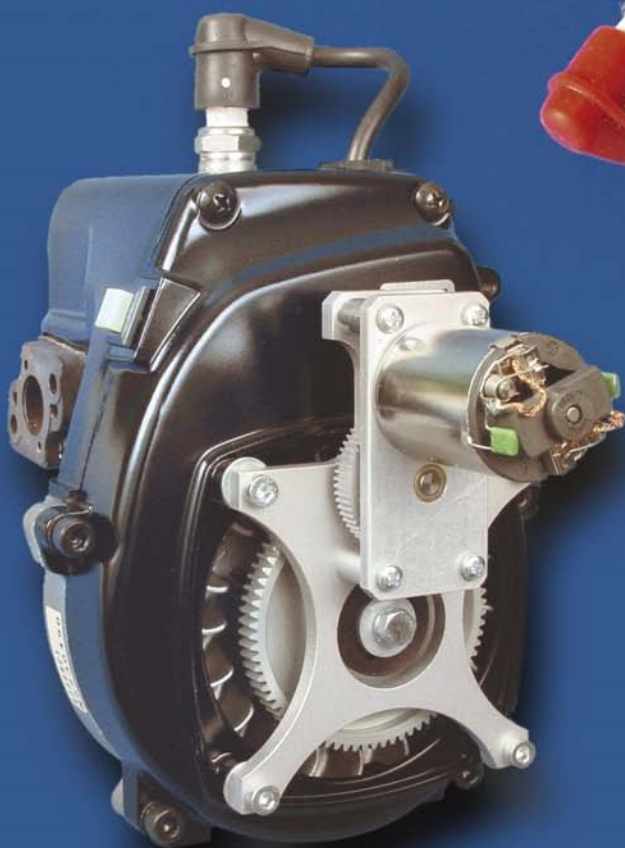

Display items

Titan ZG-231 SLH (Heliversion)
Box-new without FEMA on-board starter

Price: **199,00 €**

Titan ZG-231 SLH (Heliversion)
Box-new with attached FEMA on-board
starter, Stock number 9420A

Price: **299,00 €**

Zenoah G-260 RC

Box-new with attached FEMA on-board
starter, Stock number 9400A

Price: **360,00 €**

Special Offers

FEMA

Display items

Saito FG-36B

Box-new and unused