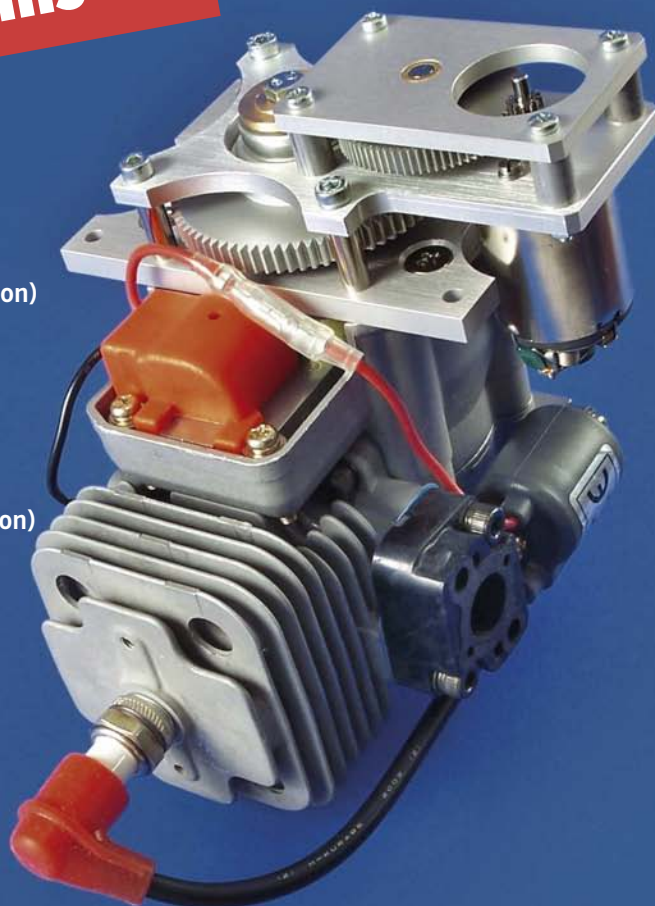

Display items

Titan ZG-231 SLH (Heliversion)
Box-new without FEMA on-board starter

Price: **199,00 €**

Titan ZG-231 SLH (Heliversion)
Box-new with attached FEMA on-board
starter, Stock number 9420A

Price: **299,00 €**

Zenoah G-260 RC

Box-new with attached FEMA on-board
starter, Stock number 9400A

Price: **360,00 €**

Special Offers

FEMA

Display items

Saito FG-36B

Box-new and unused