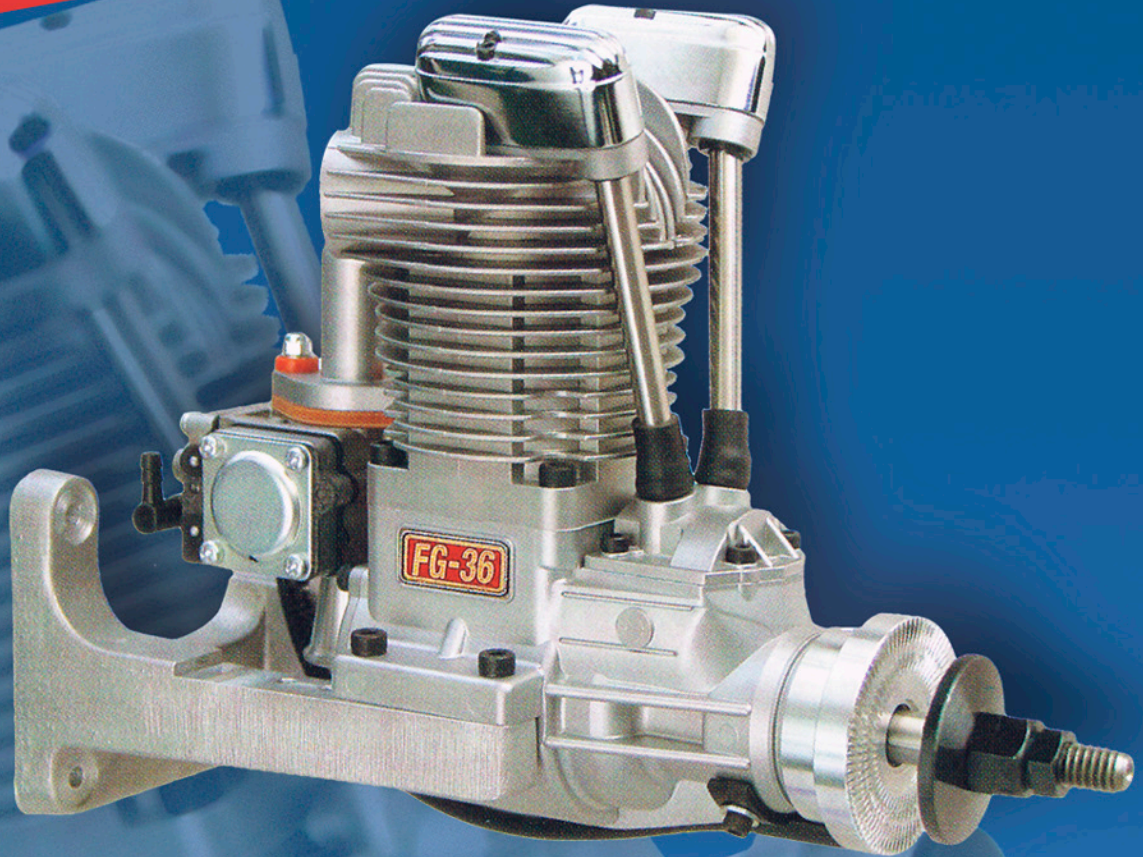

Display items

Titan ZG-231 SLH (Heliversion)
Box-new without FEMA on-board starter

Price: **199,00 €**

Titan ZG-231 SLH (Heliversion)
Box-new with attached FEMA on-board
starter, Stock number 9420A

Price: **299,00 €**

Zenoah G-260 RC

Box-new with attached FEMA on-board
starter, Stock number 9400A

Price: **360,00 €**

Special Offers

FEMA

Display items

Saito FG-36B

Box-new and unused